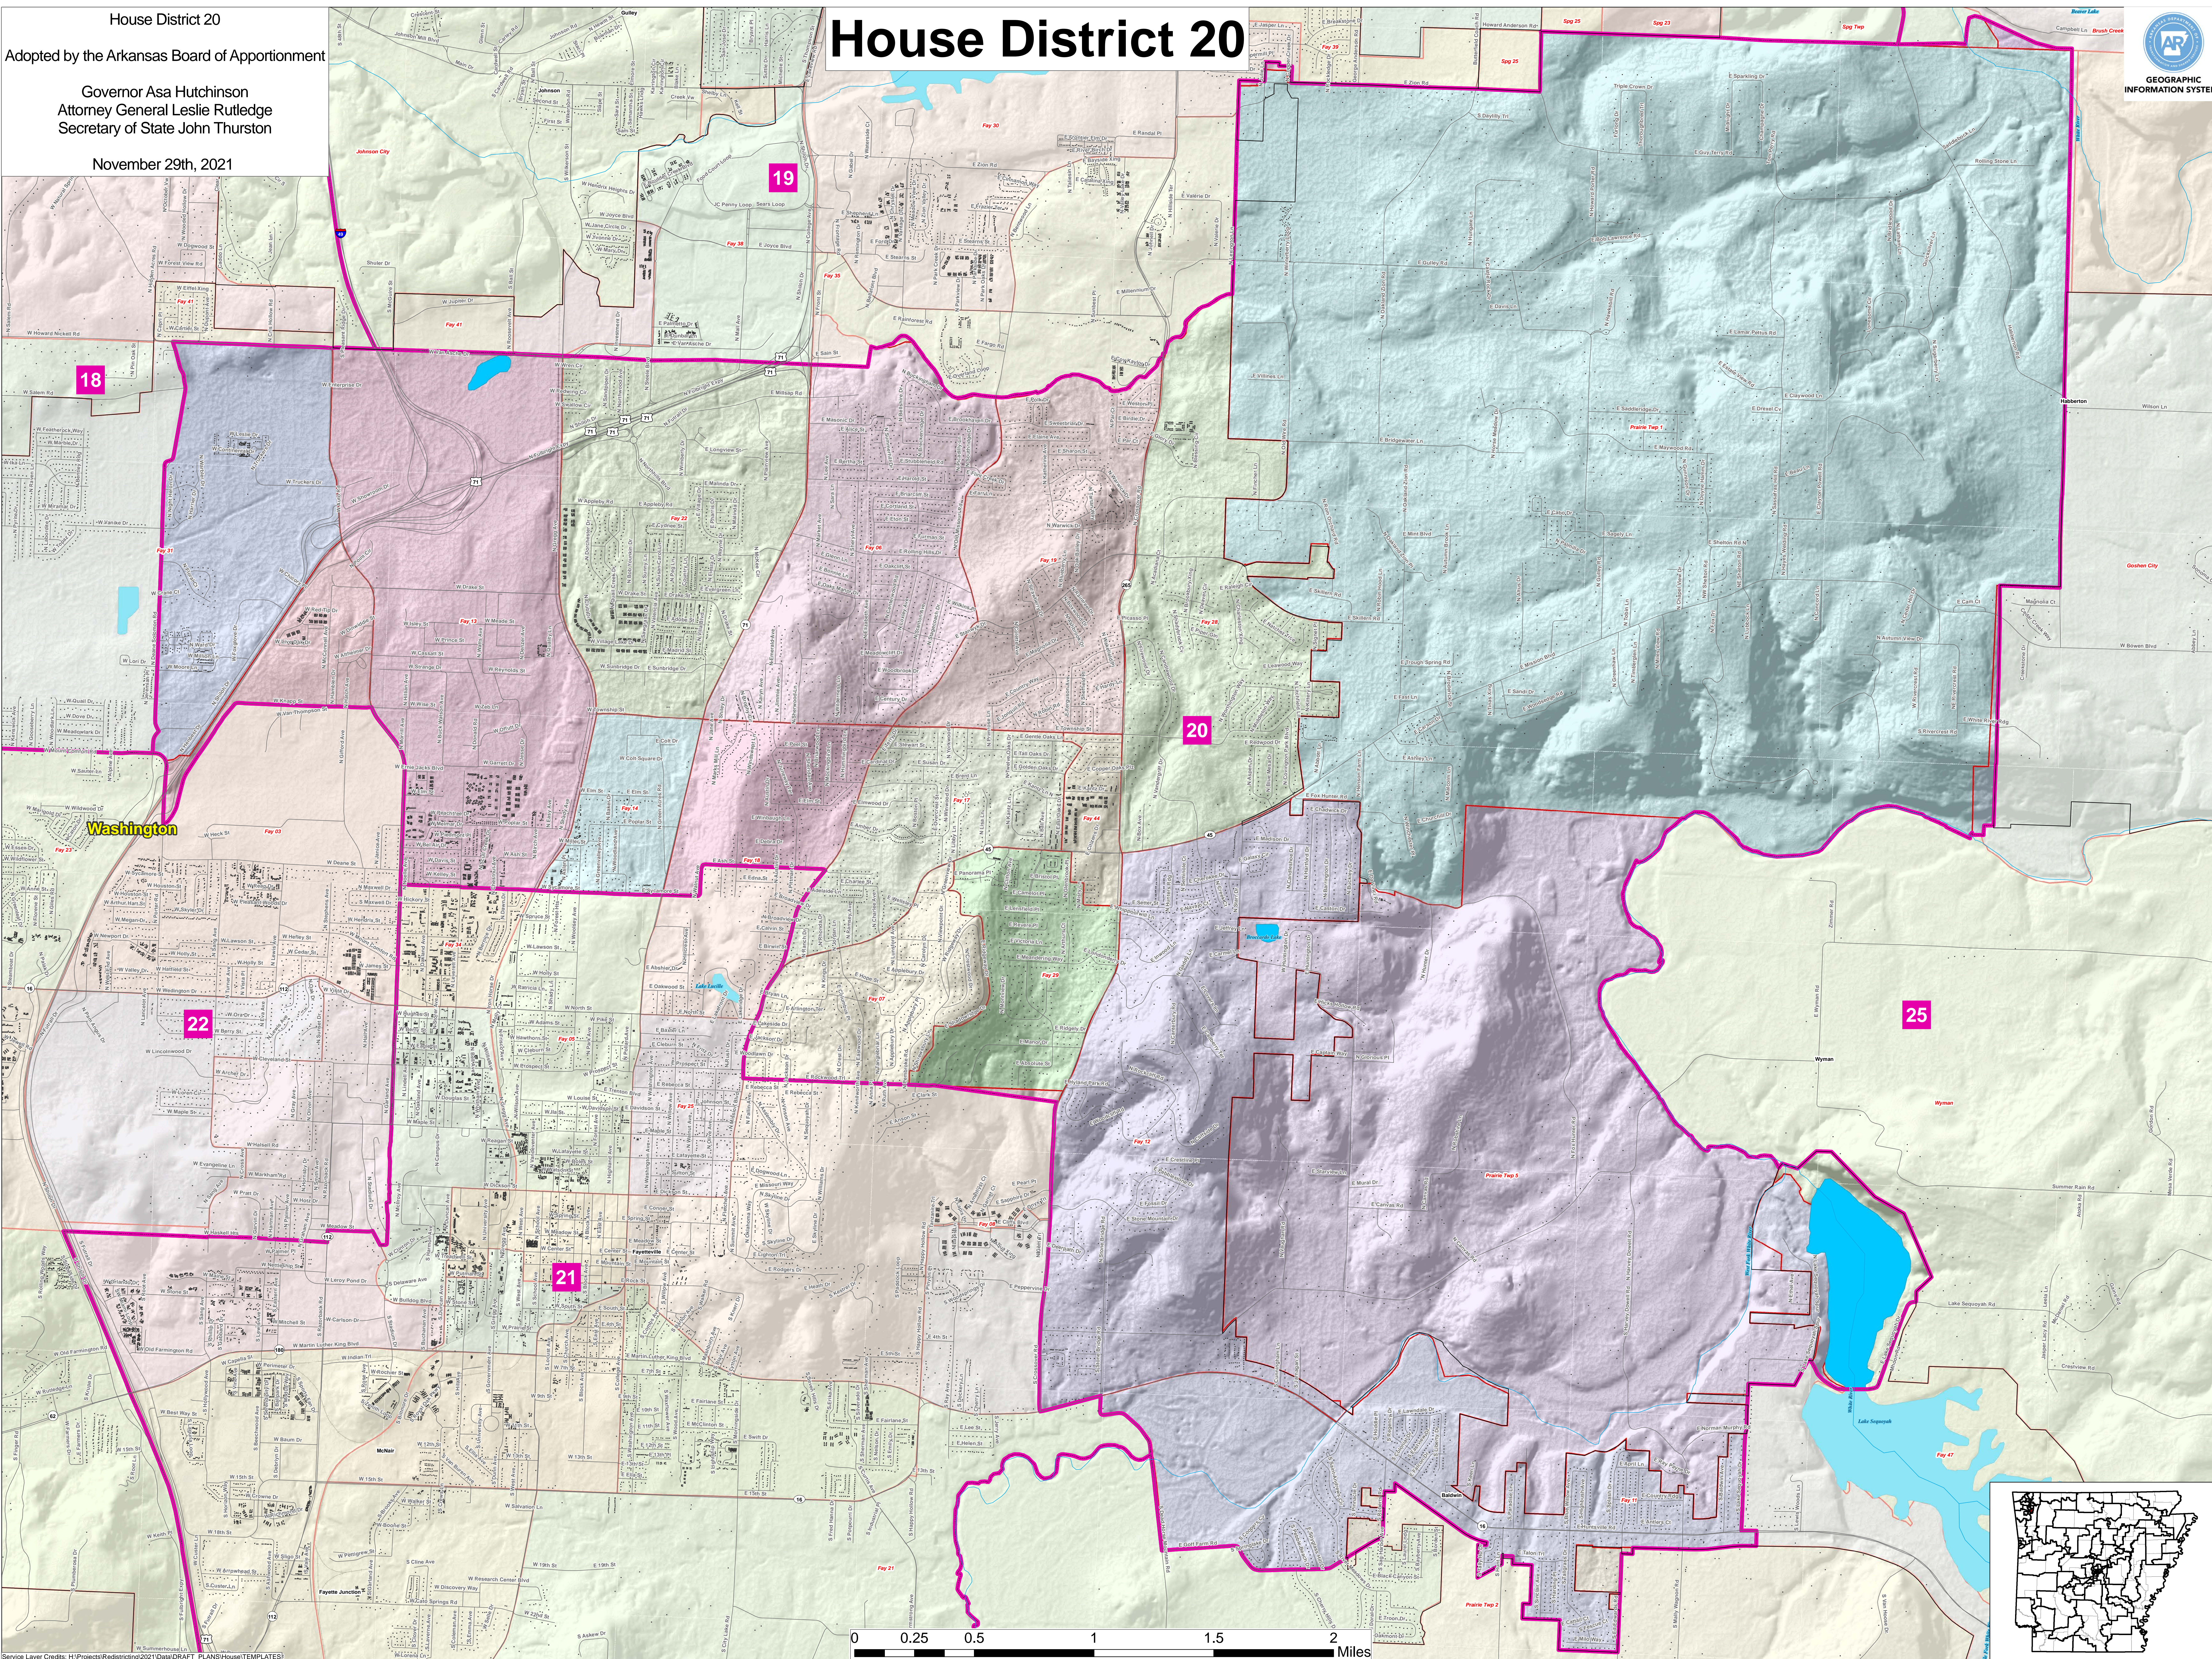

House District 20

GEOGRAPHIC INFORMATION SYSTEMS

Washington

25

21

20

19

18