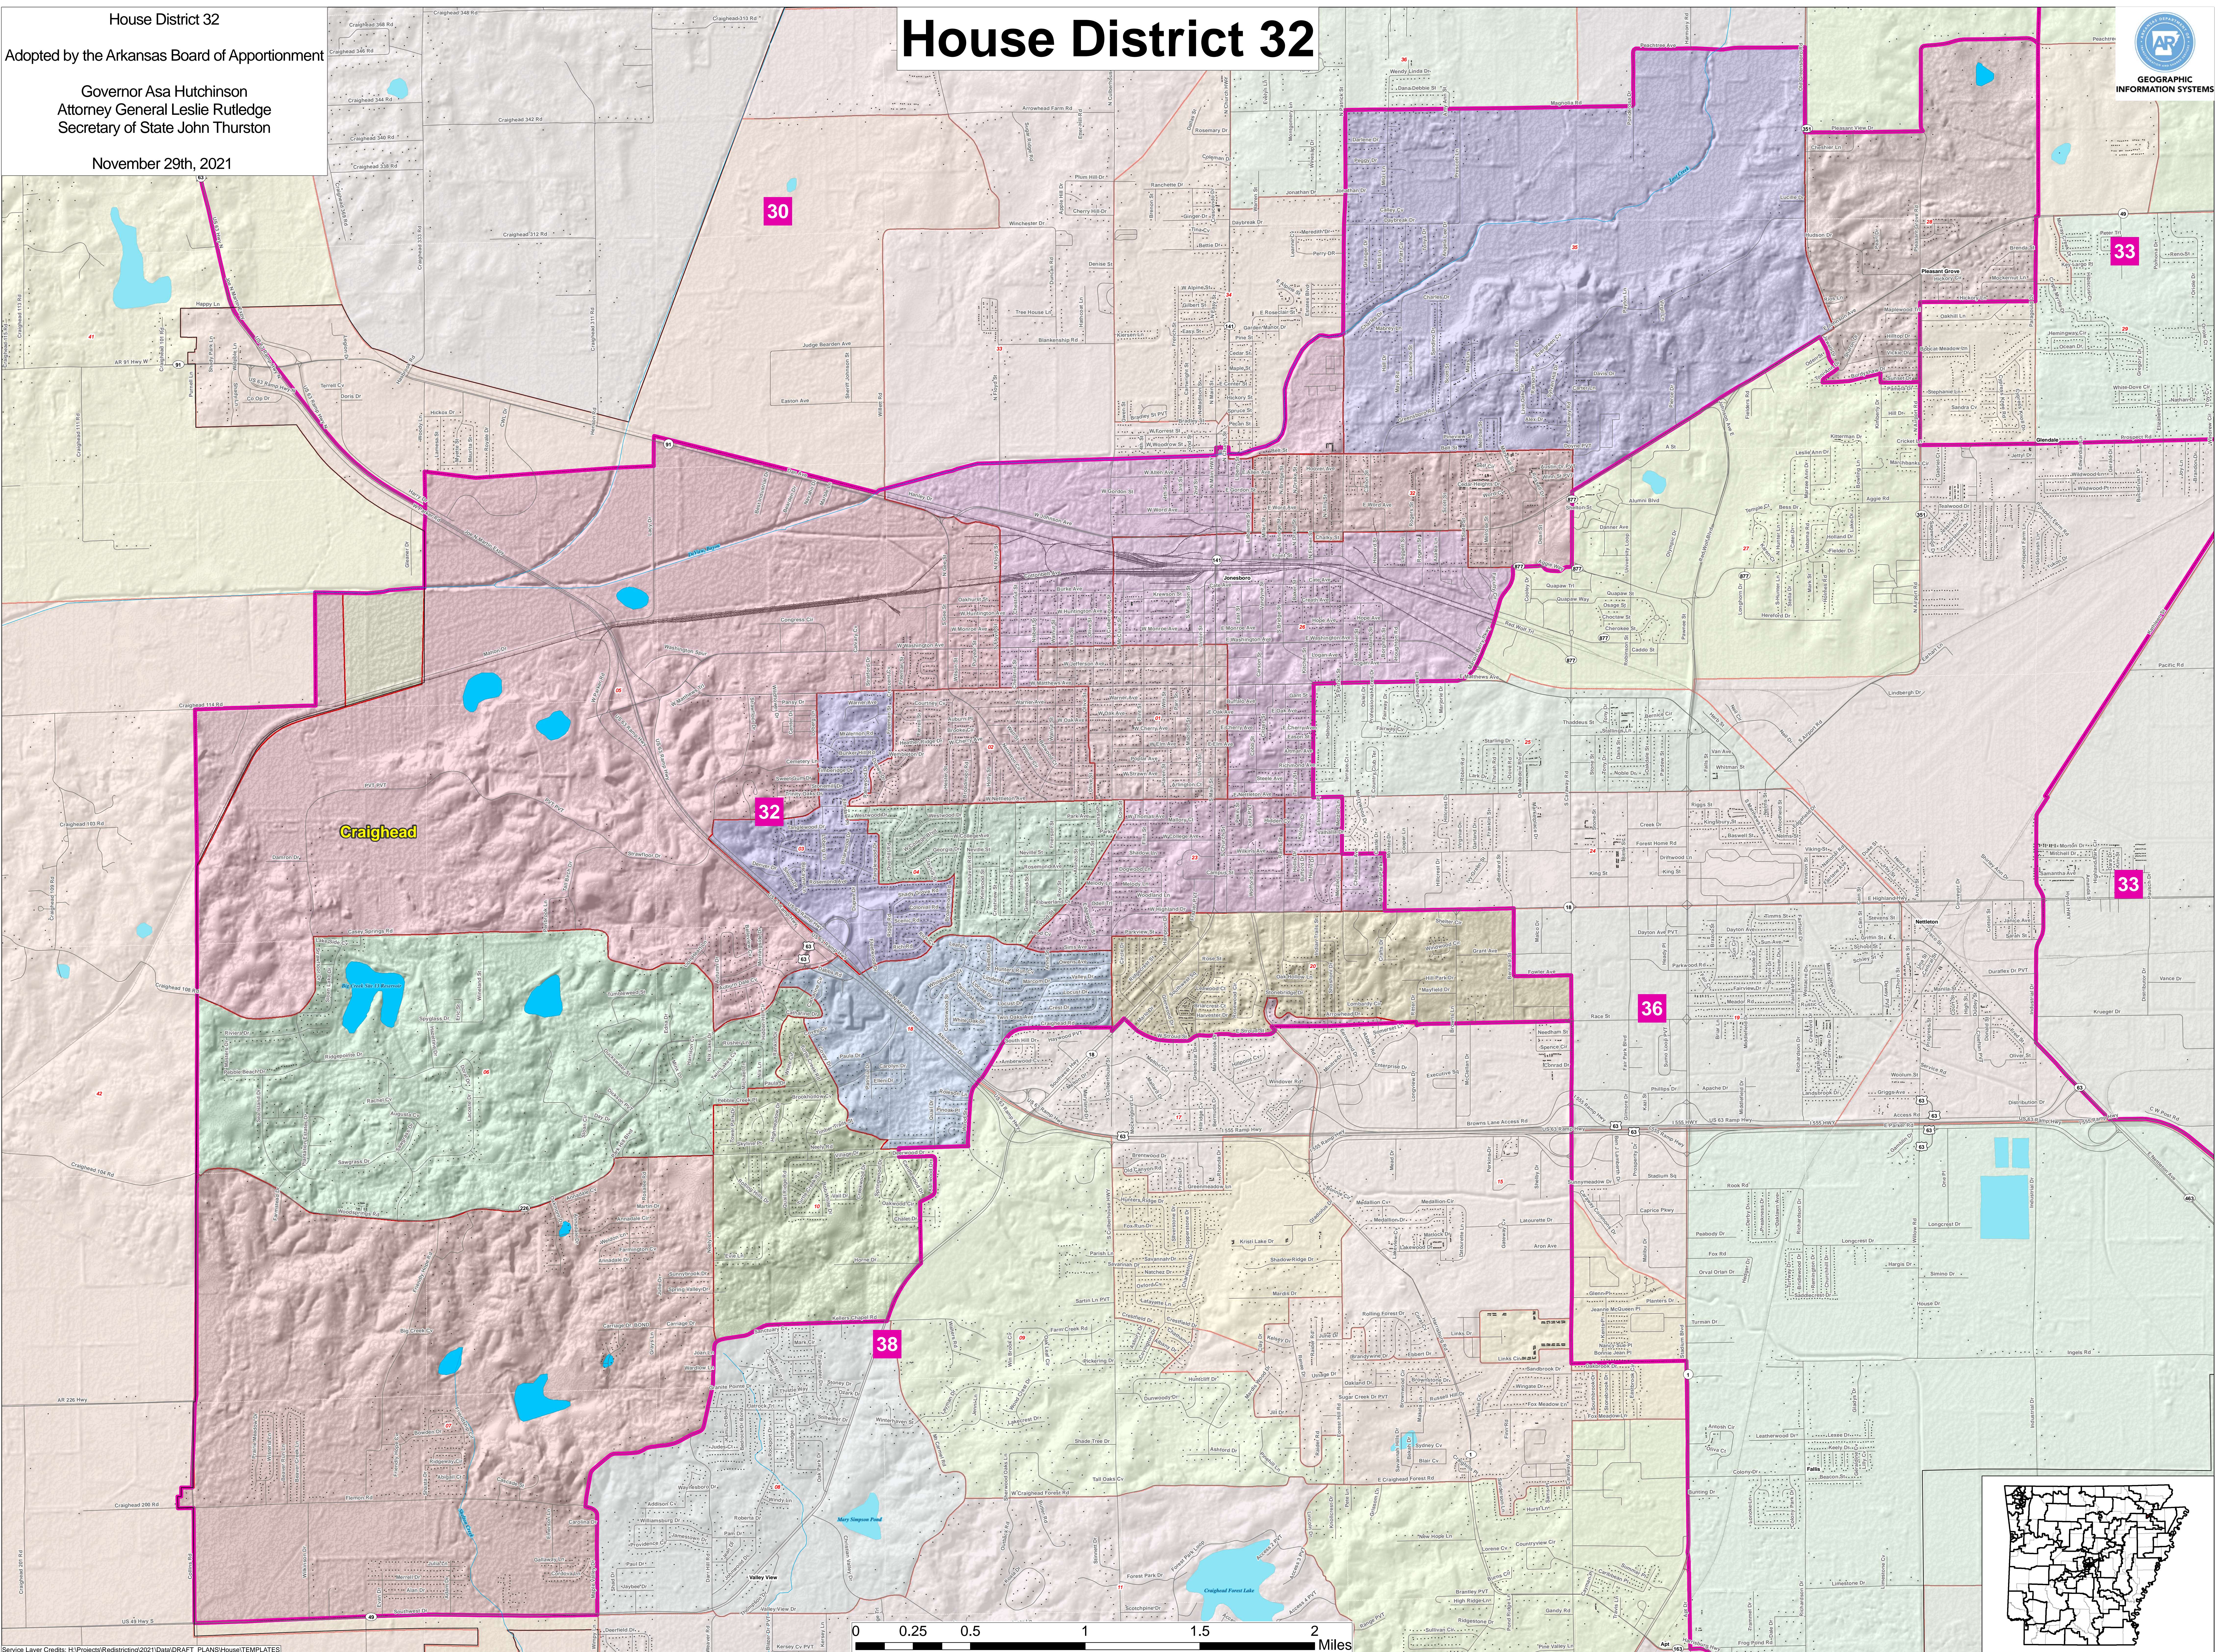

House District 32

Craighead

30

32

33

33

36

38