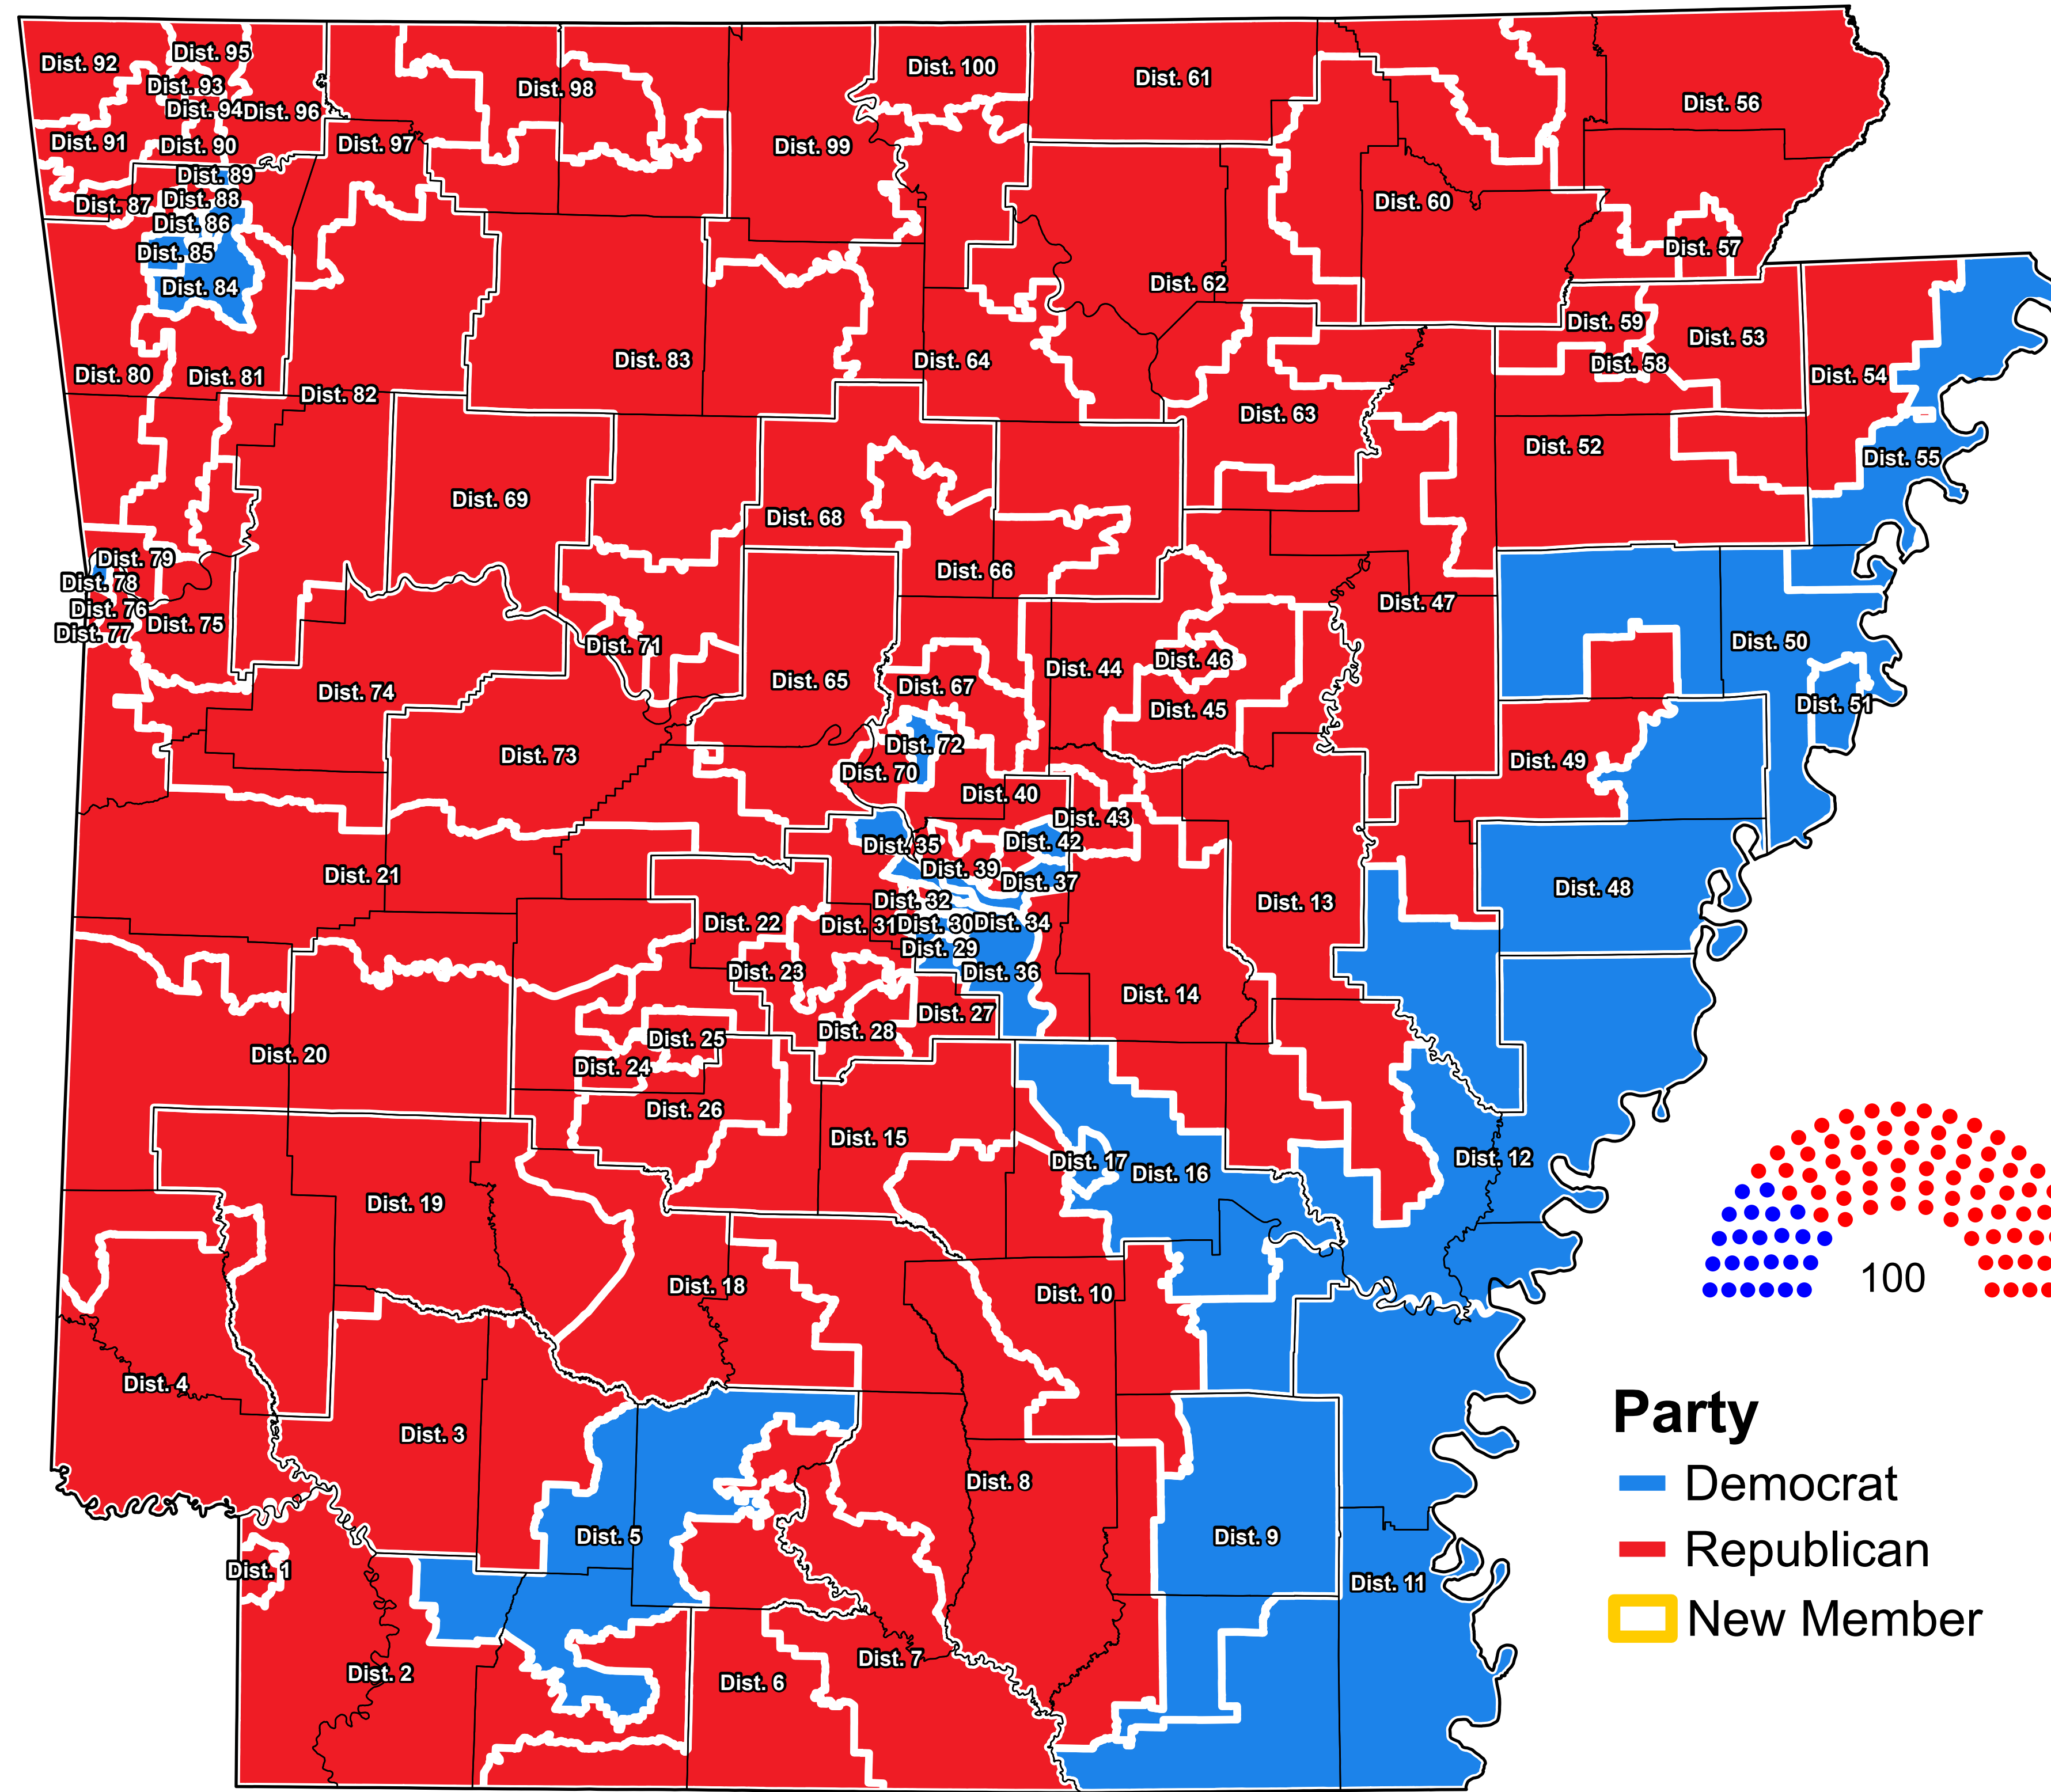

Arkansas House of Representatives 92nd General Assembly

Party
■ Democrat
■ Republican
■ New Member