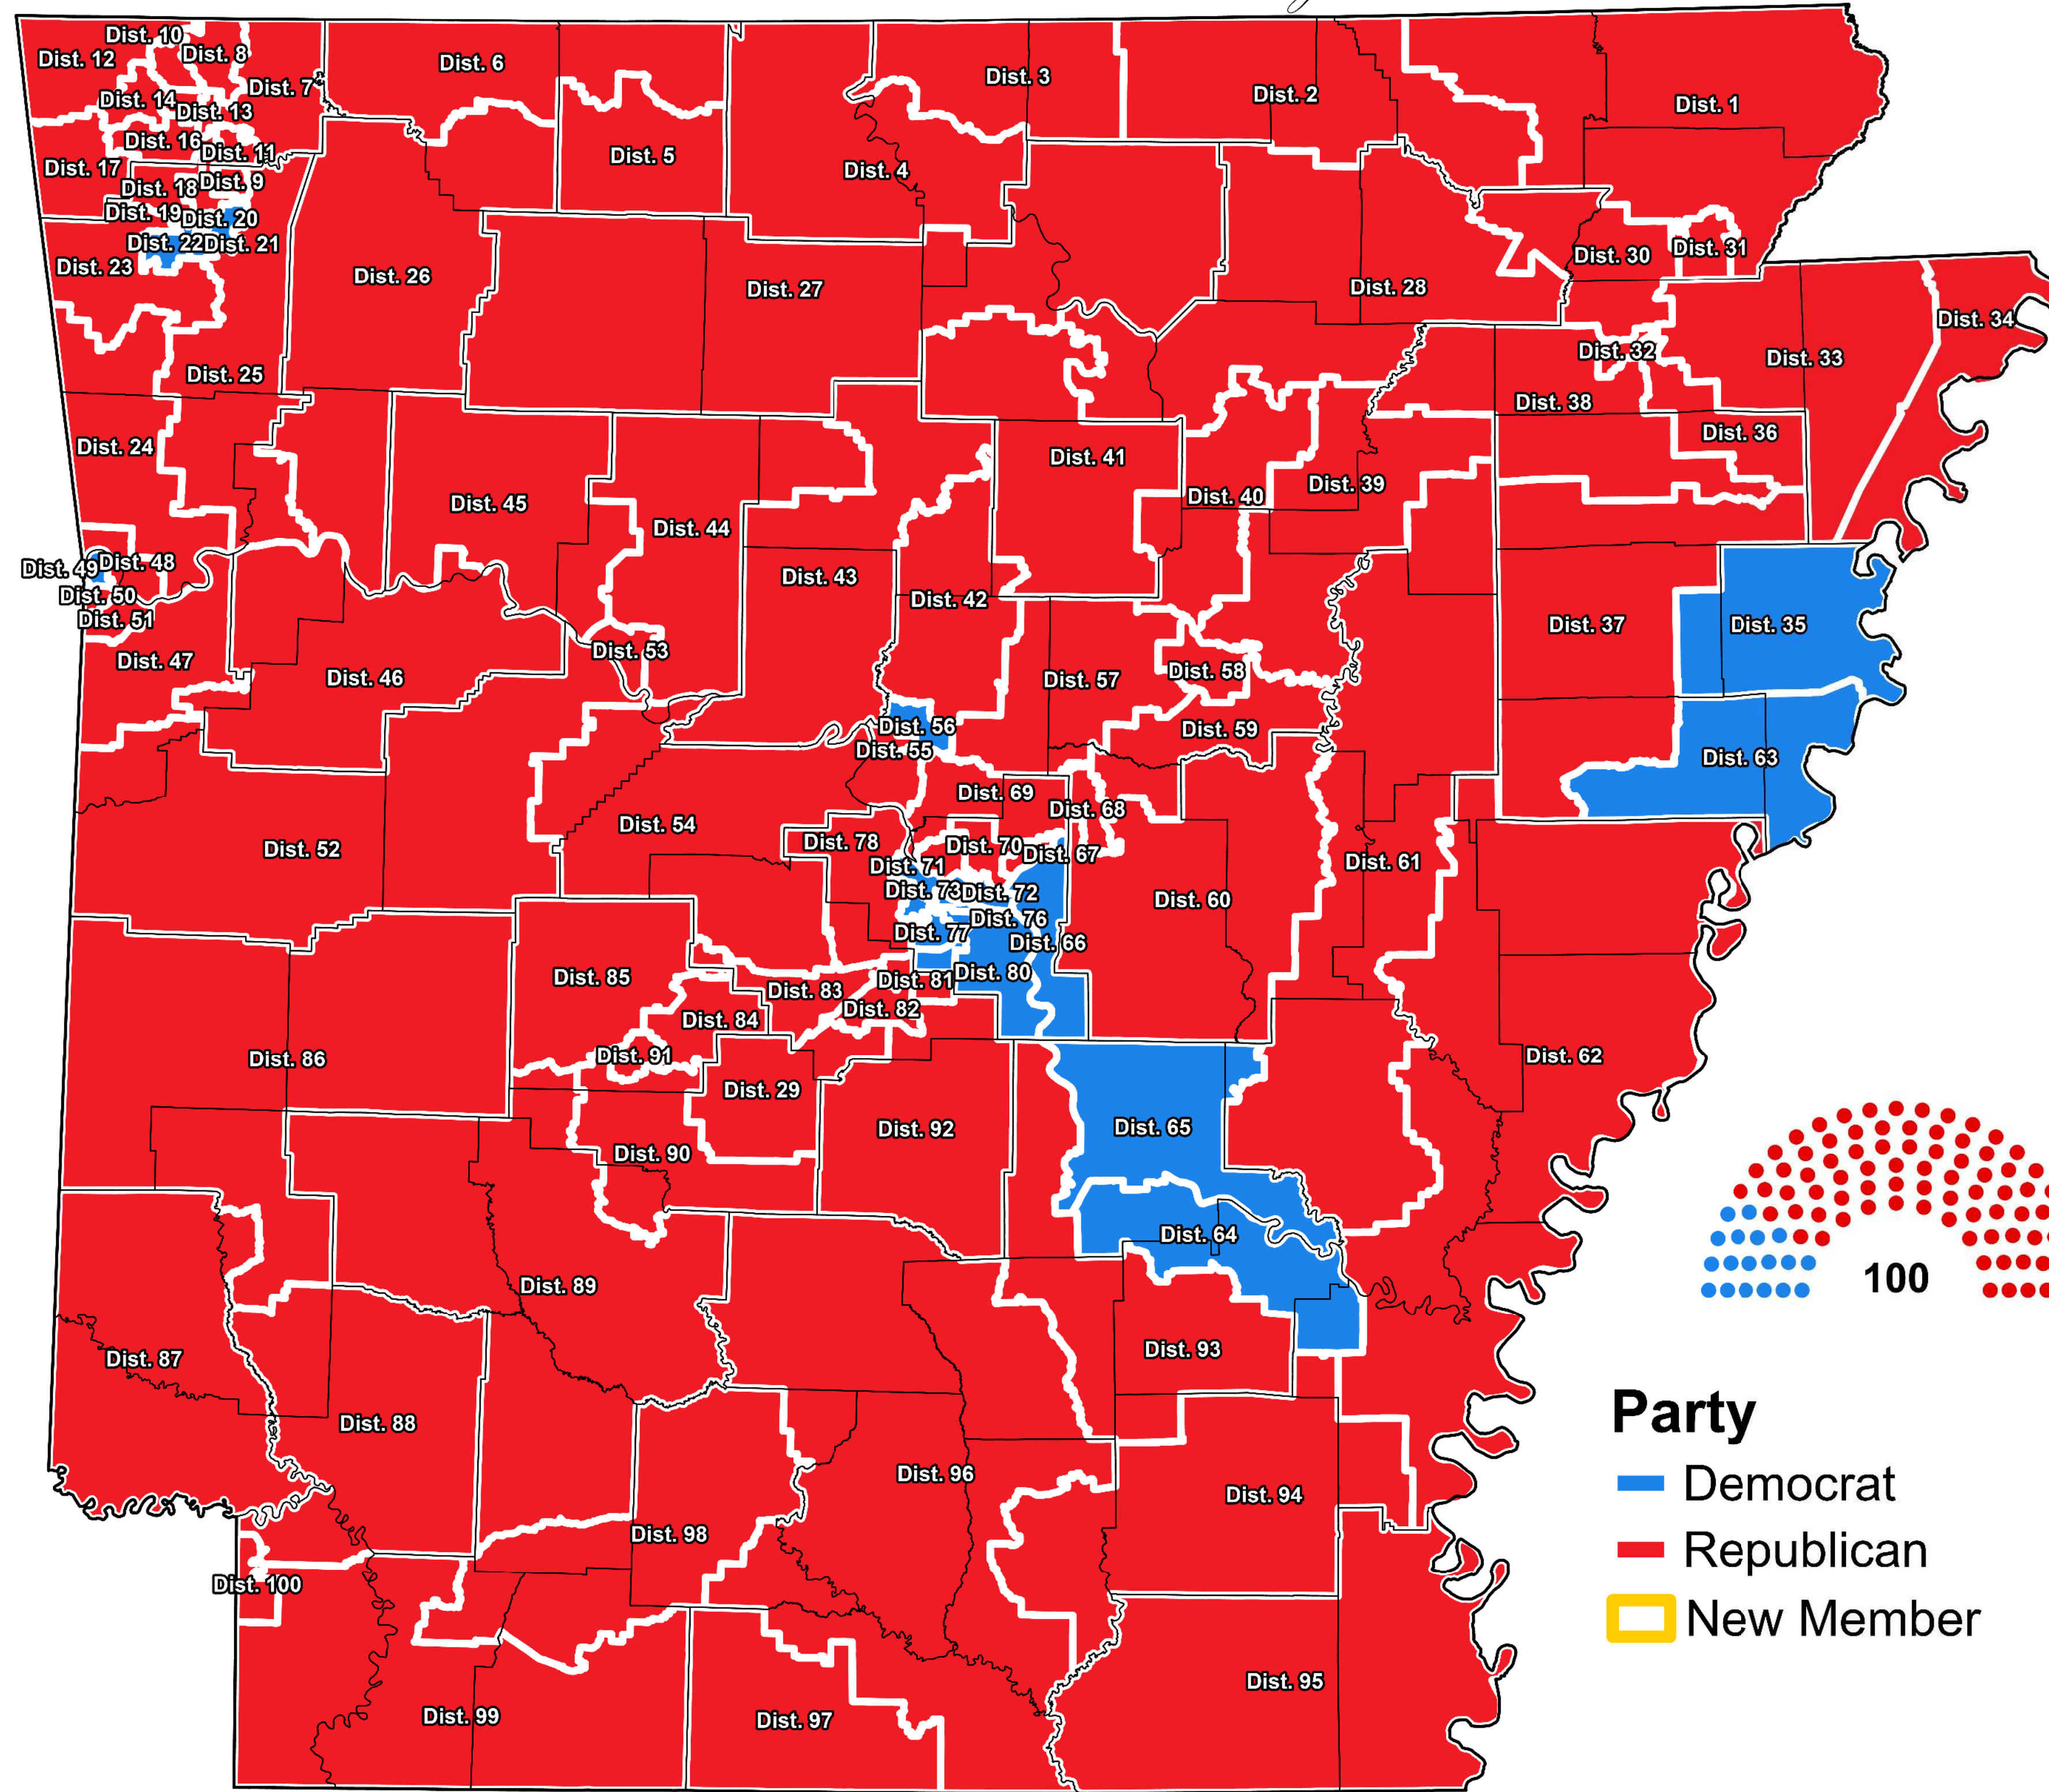

Arkansas House of Representatives

94th General Assembly

Party

- Democrat
- Republican
- New Member