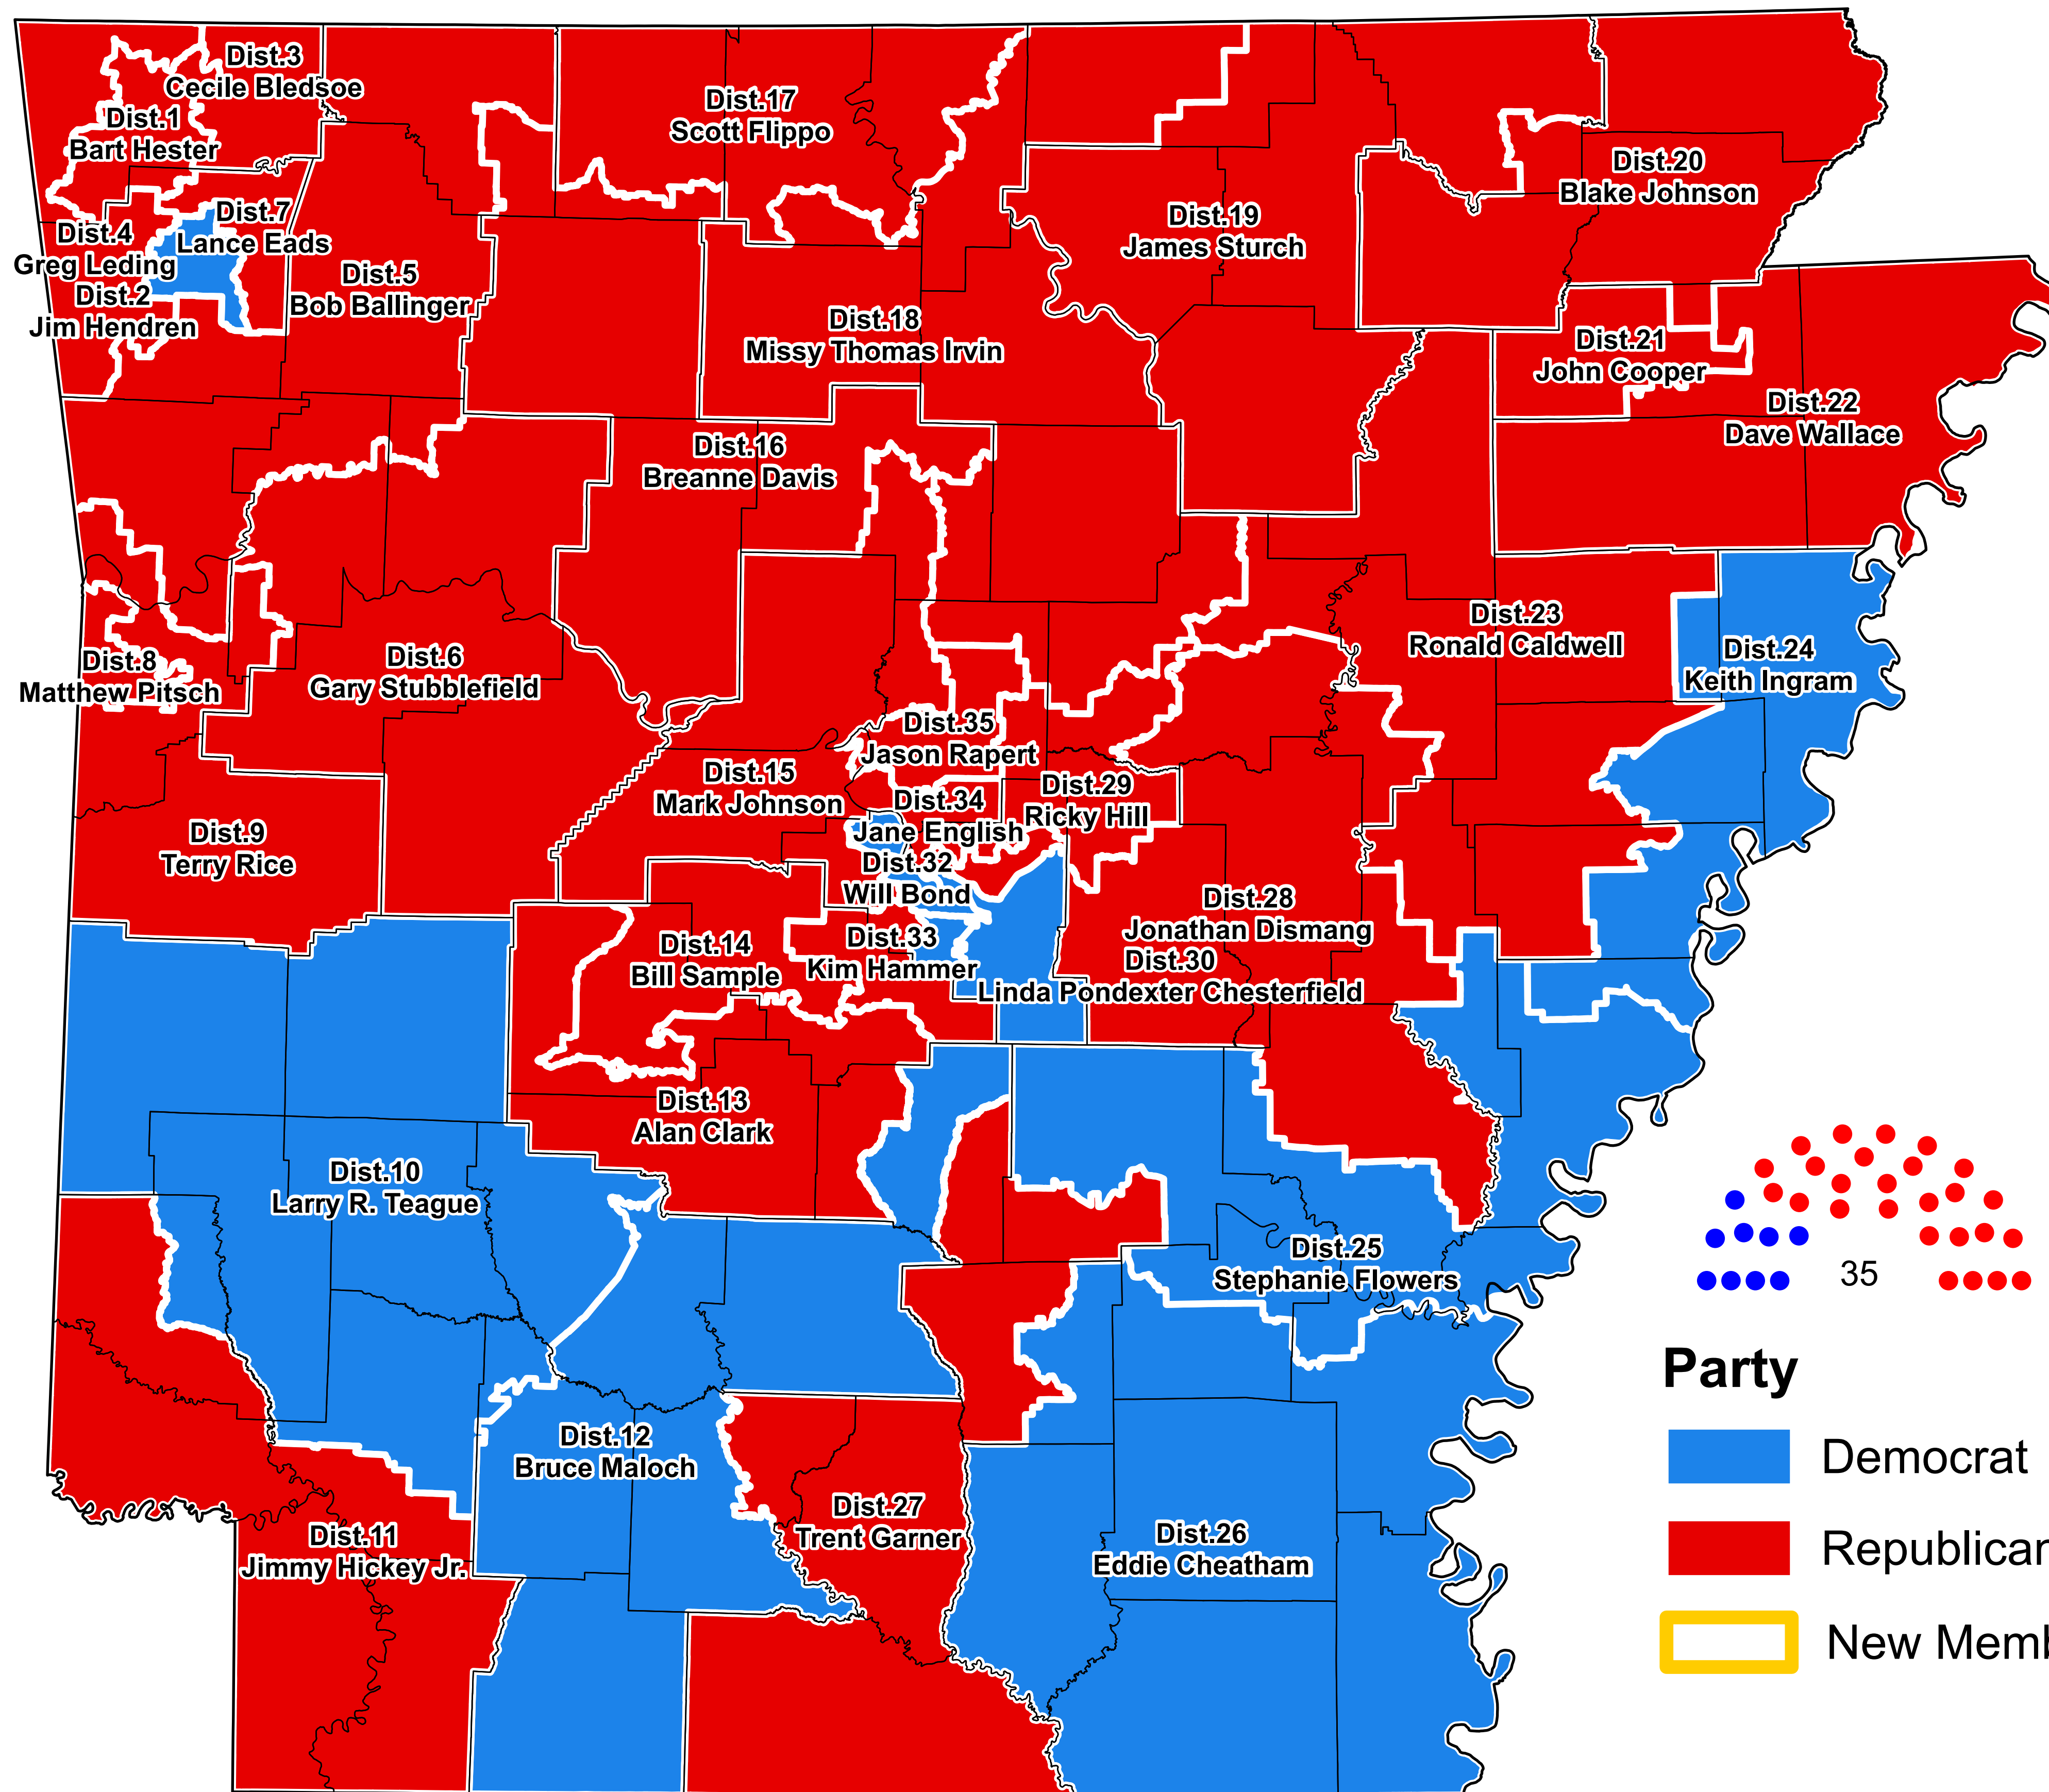

Arkansas Senate 92nd General Assembly

Party

- Democrat
- Republican
- New Member