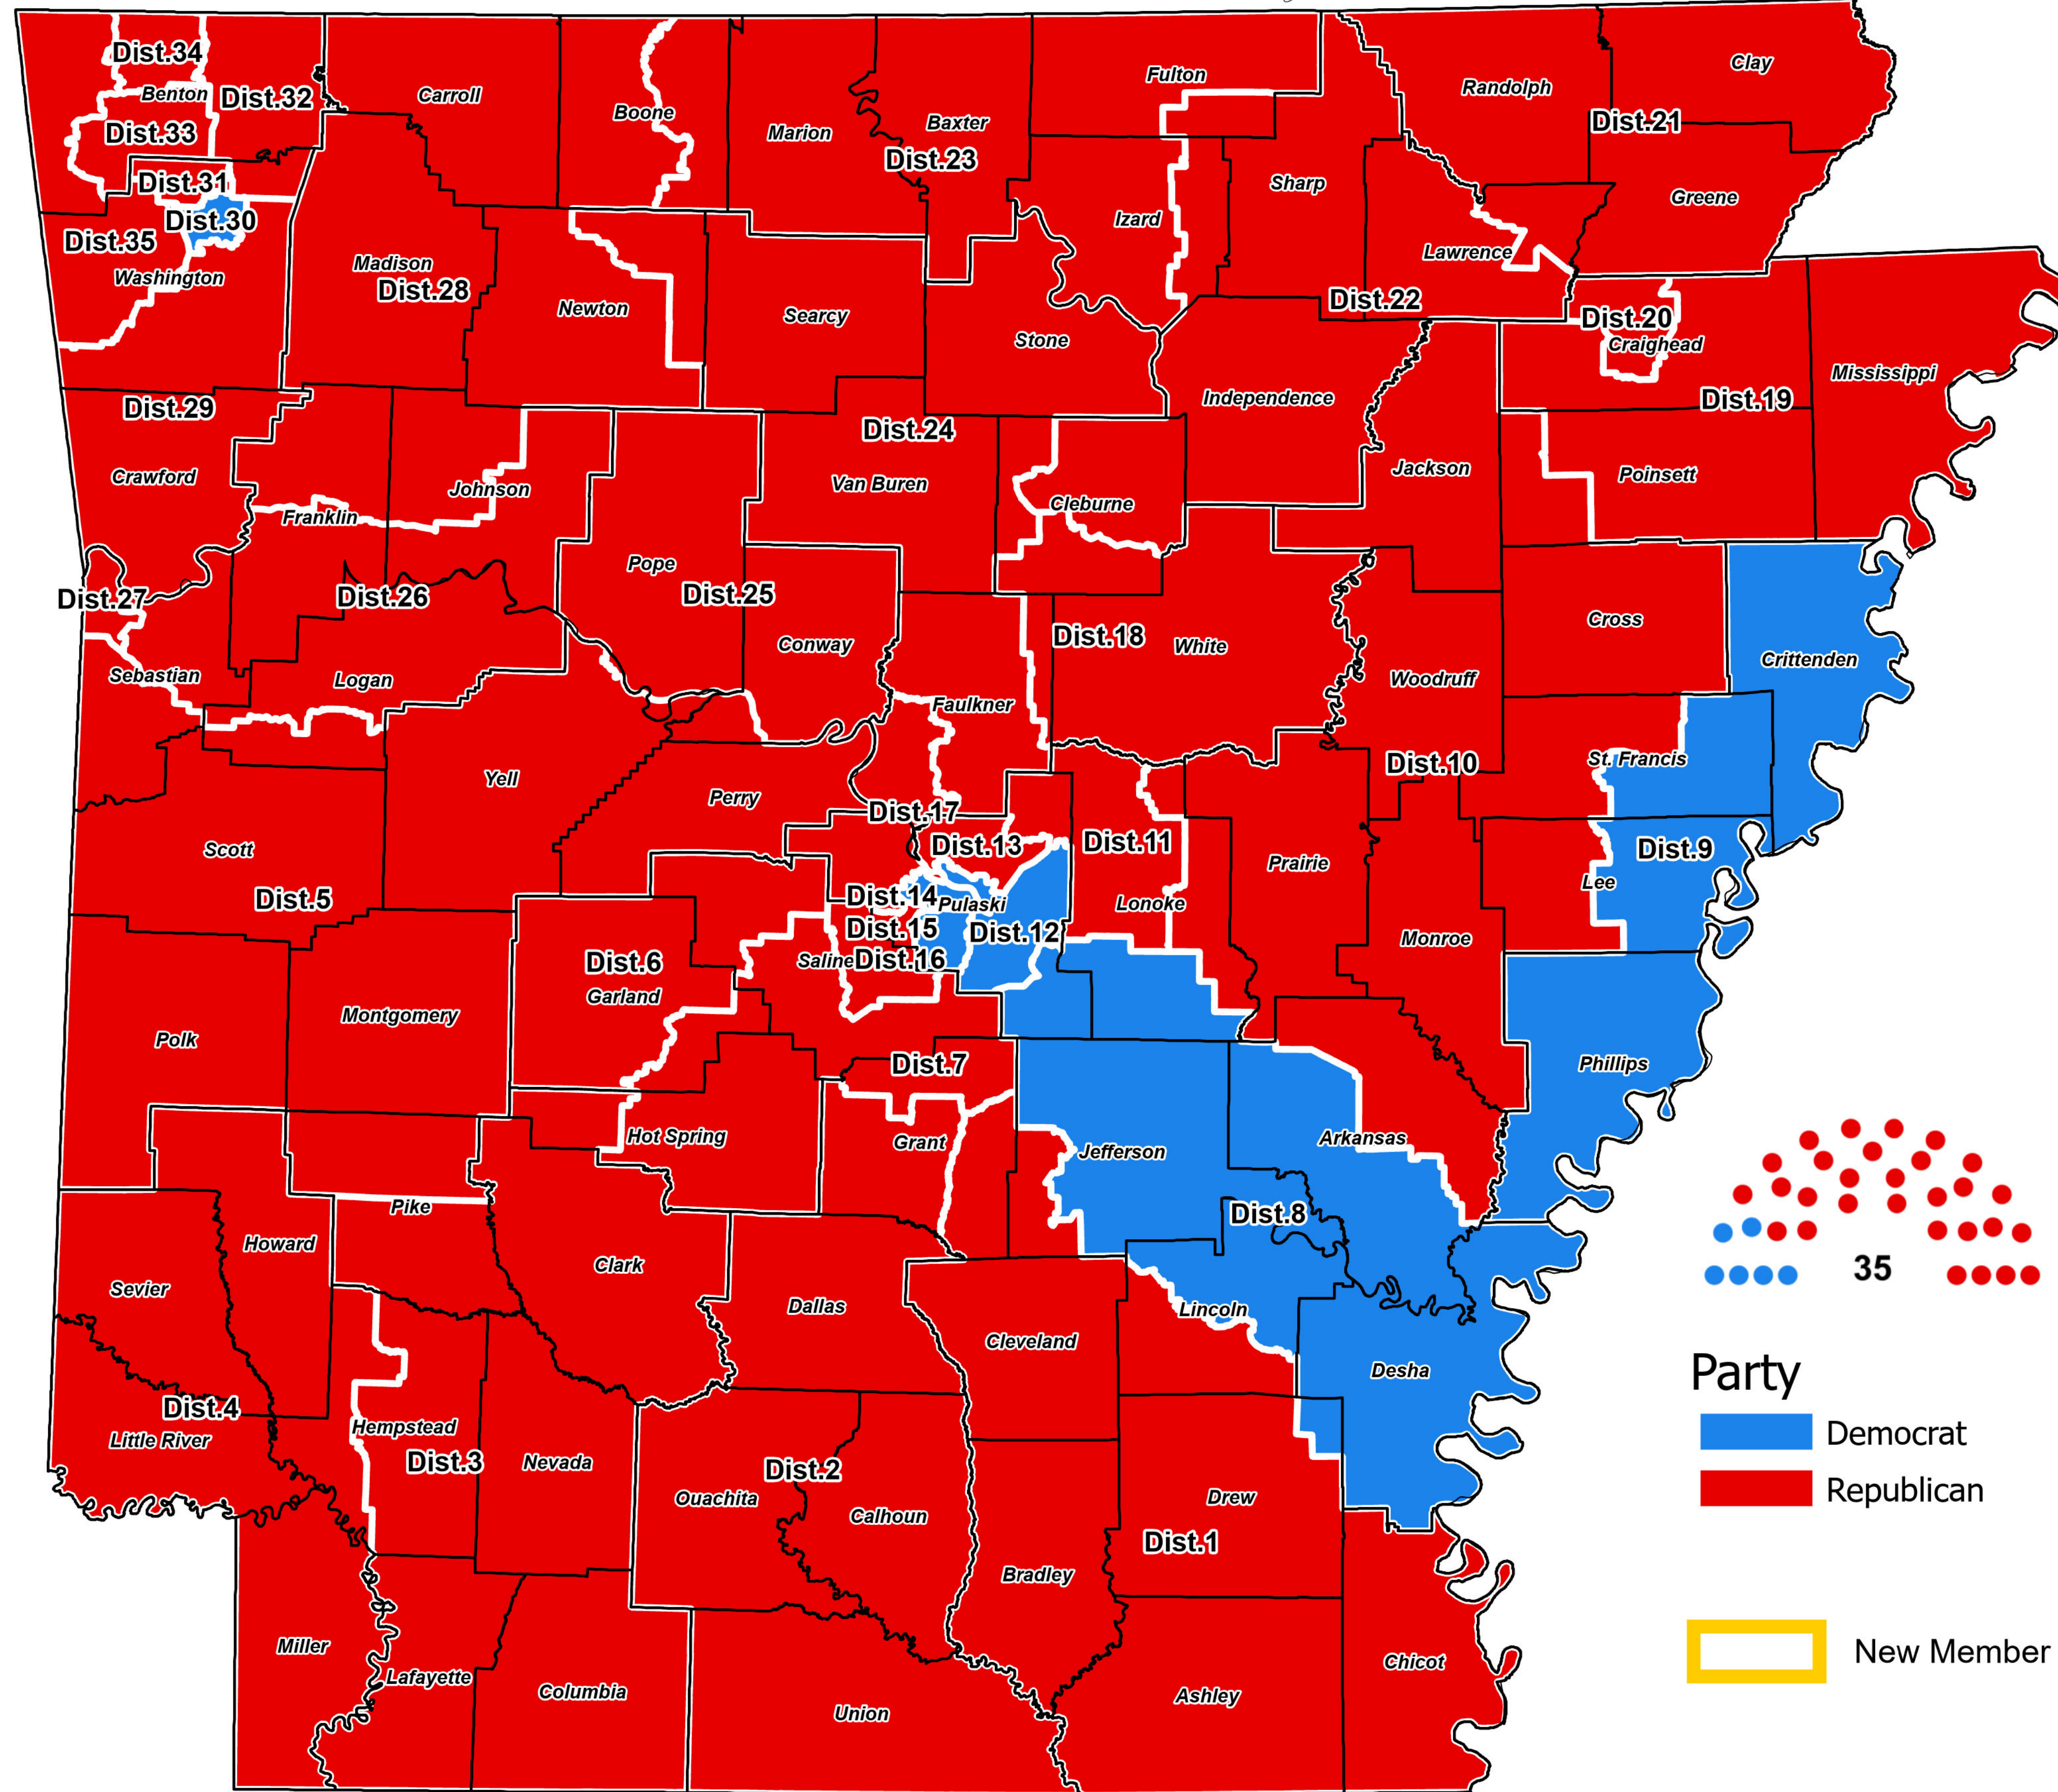

Arkansas Senate

95th General Assembly

Party

- Democrat
- Republican

New Member