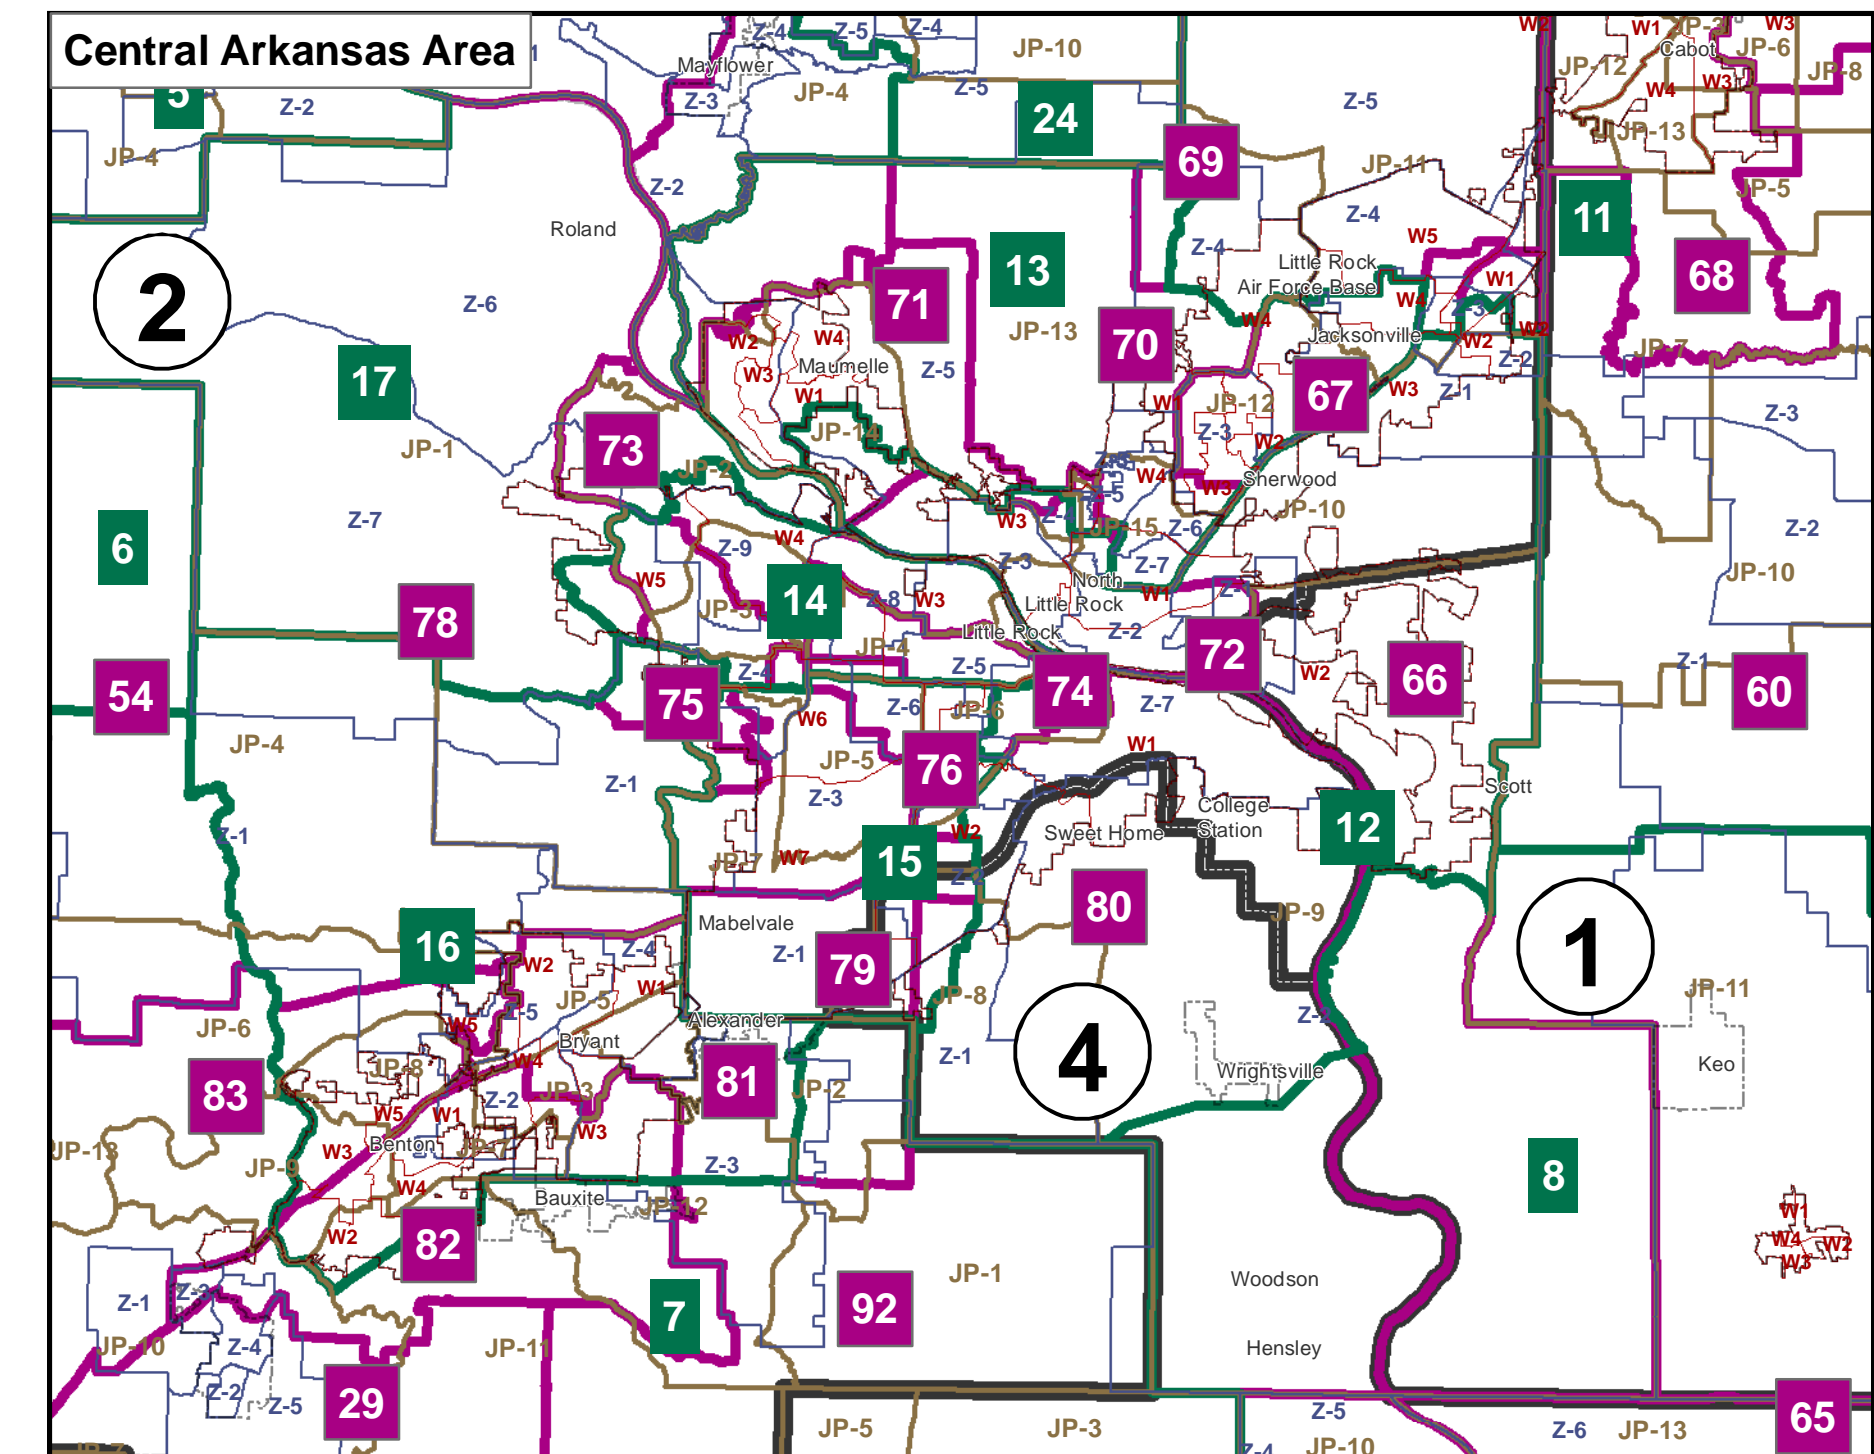

2022 Universe of Arkansas Election Geography

Universe of All Election Geography following the 2021 Cycle of Redistricting

Overlay of all new election geography including Congressional, State House, State Senate, Justice of Peace, School Boards, and Municipal Wards

February 9, 2022

1.75 Million Voters

-  399 - Wards
-  878 - School Board Zones
-  775 - Justice of Peace Districts
-  35 - Senate
-  100 - House of Representatives
-  4 - Congressional