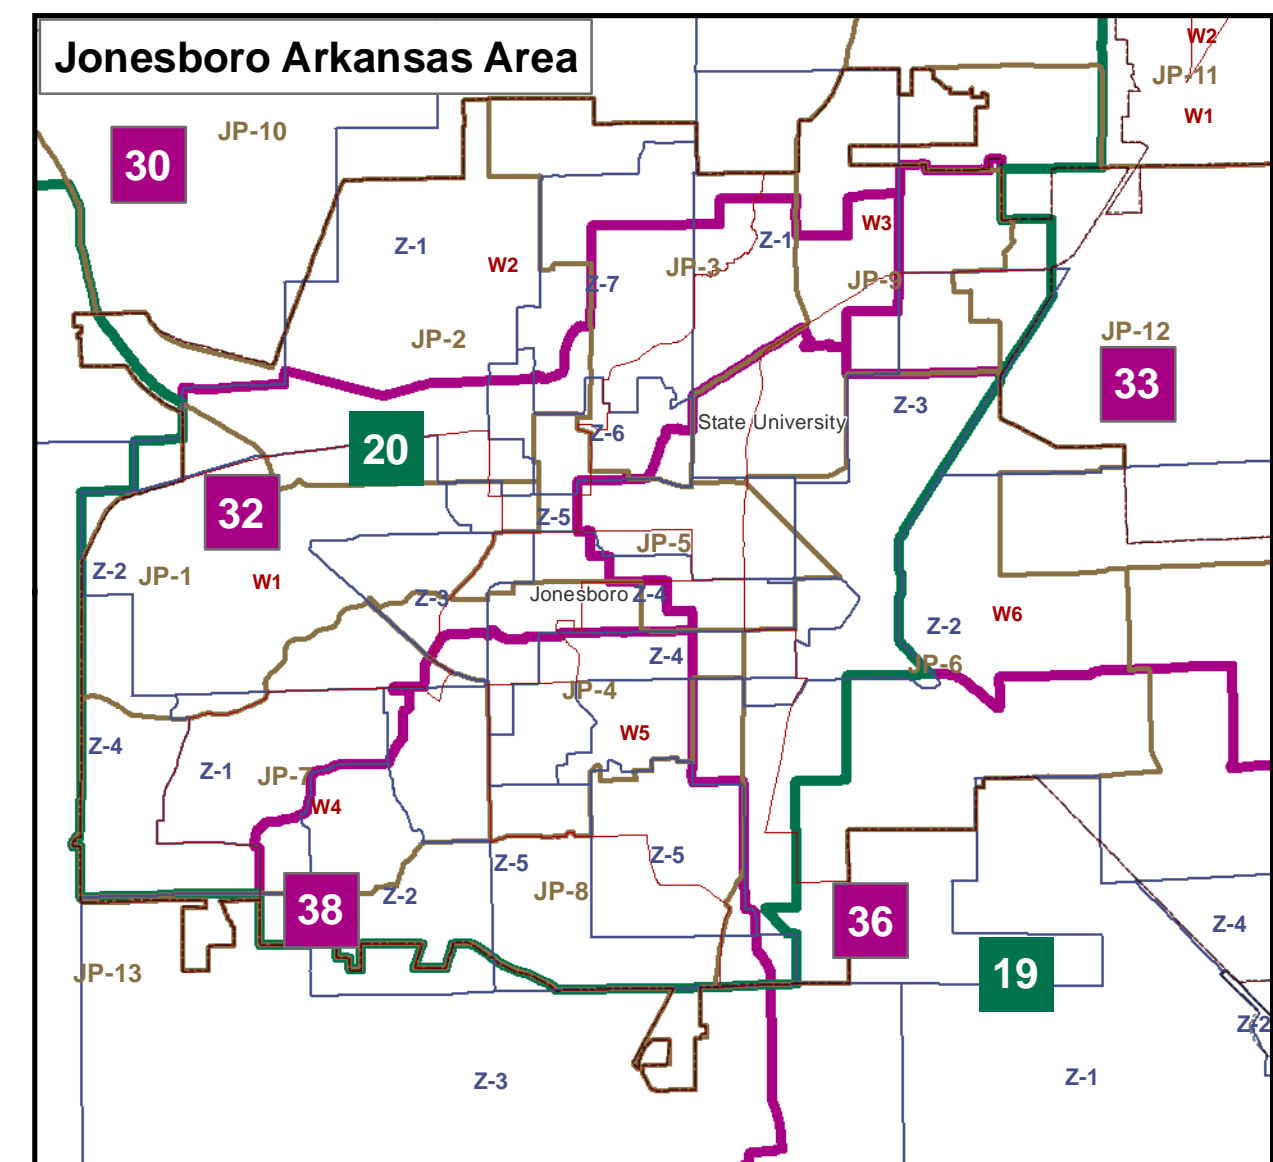

2022 Universe of Arkansas Election Geography

Universe of All Election Geography following the 2021 Cycle of Redistricting

Overlay of all new election geography including Congressional, State House, State Senate, Justice of Peace, School Boards, and Municipal Wards

February 9, 2022

1.75 Million Voters

-  399 - Wards
-  878 - School Board Zones
-  775 - Justice of Peace Districts
-  35 - Senate
-  100 - House of Representatives
-  4 - Congressional