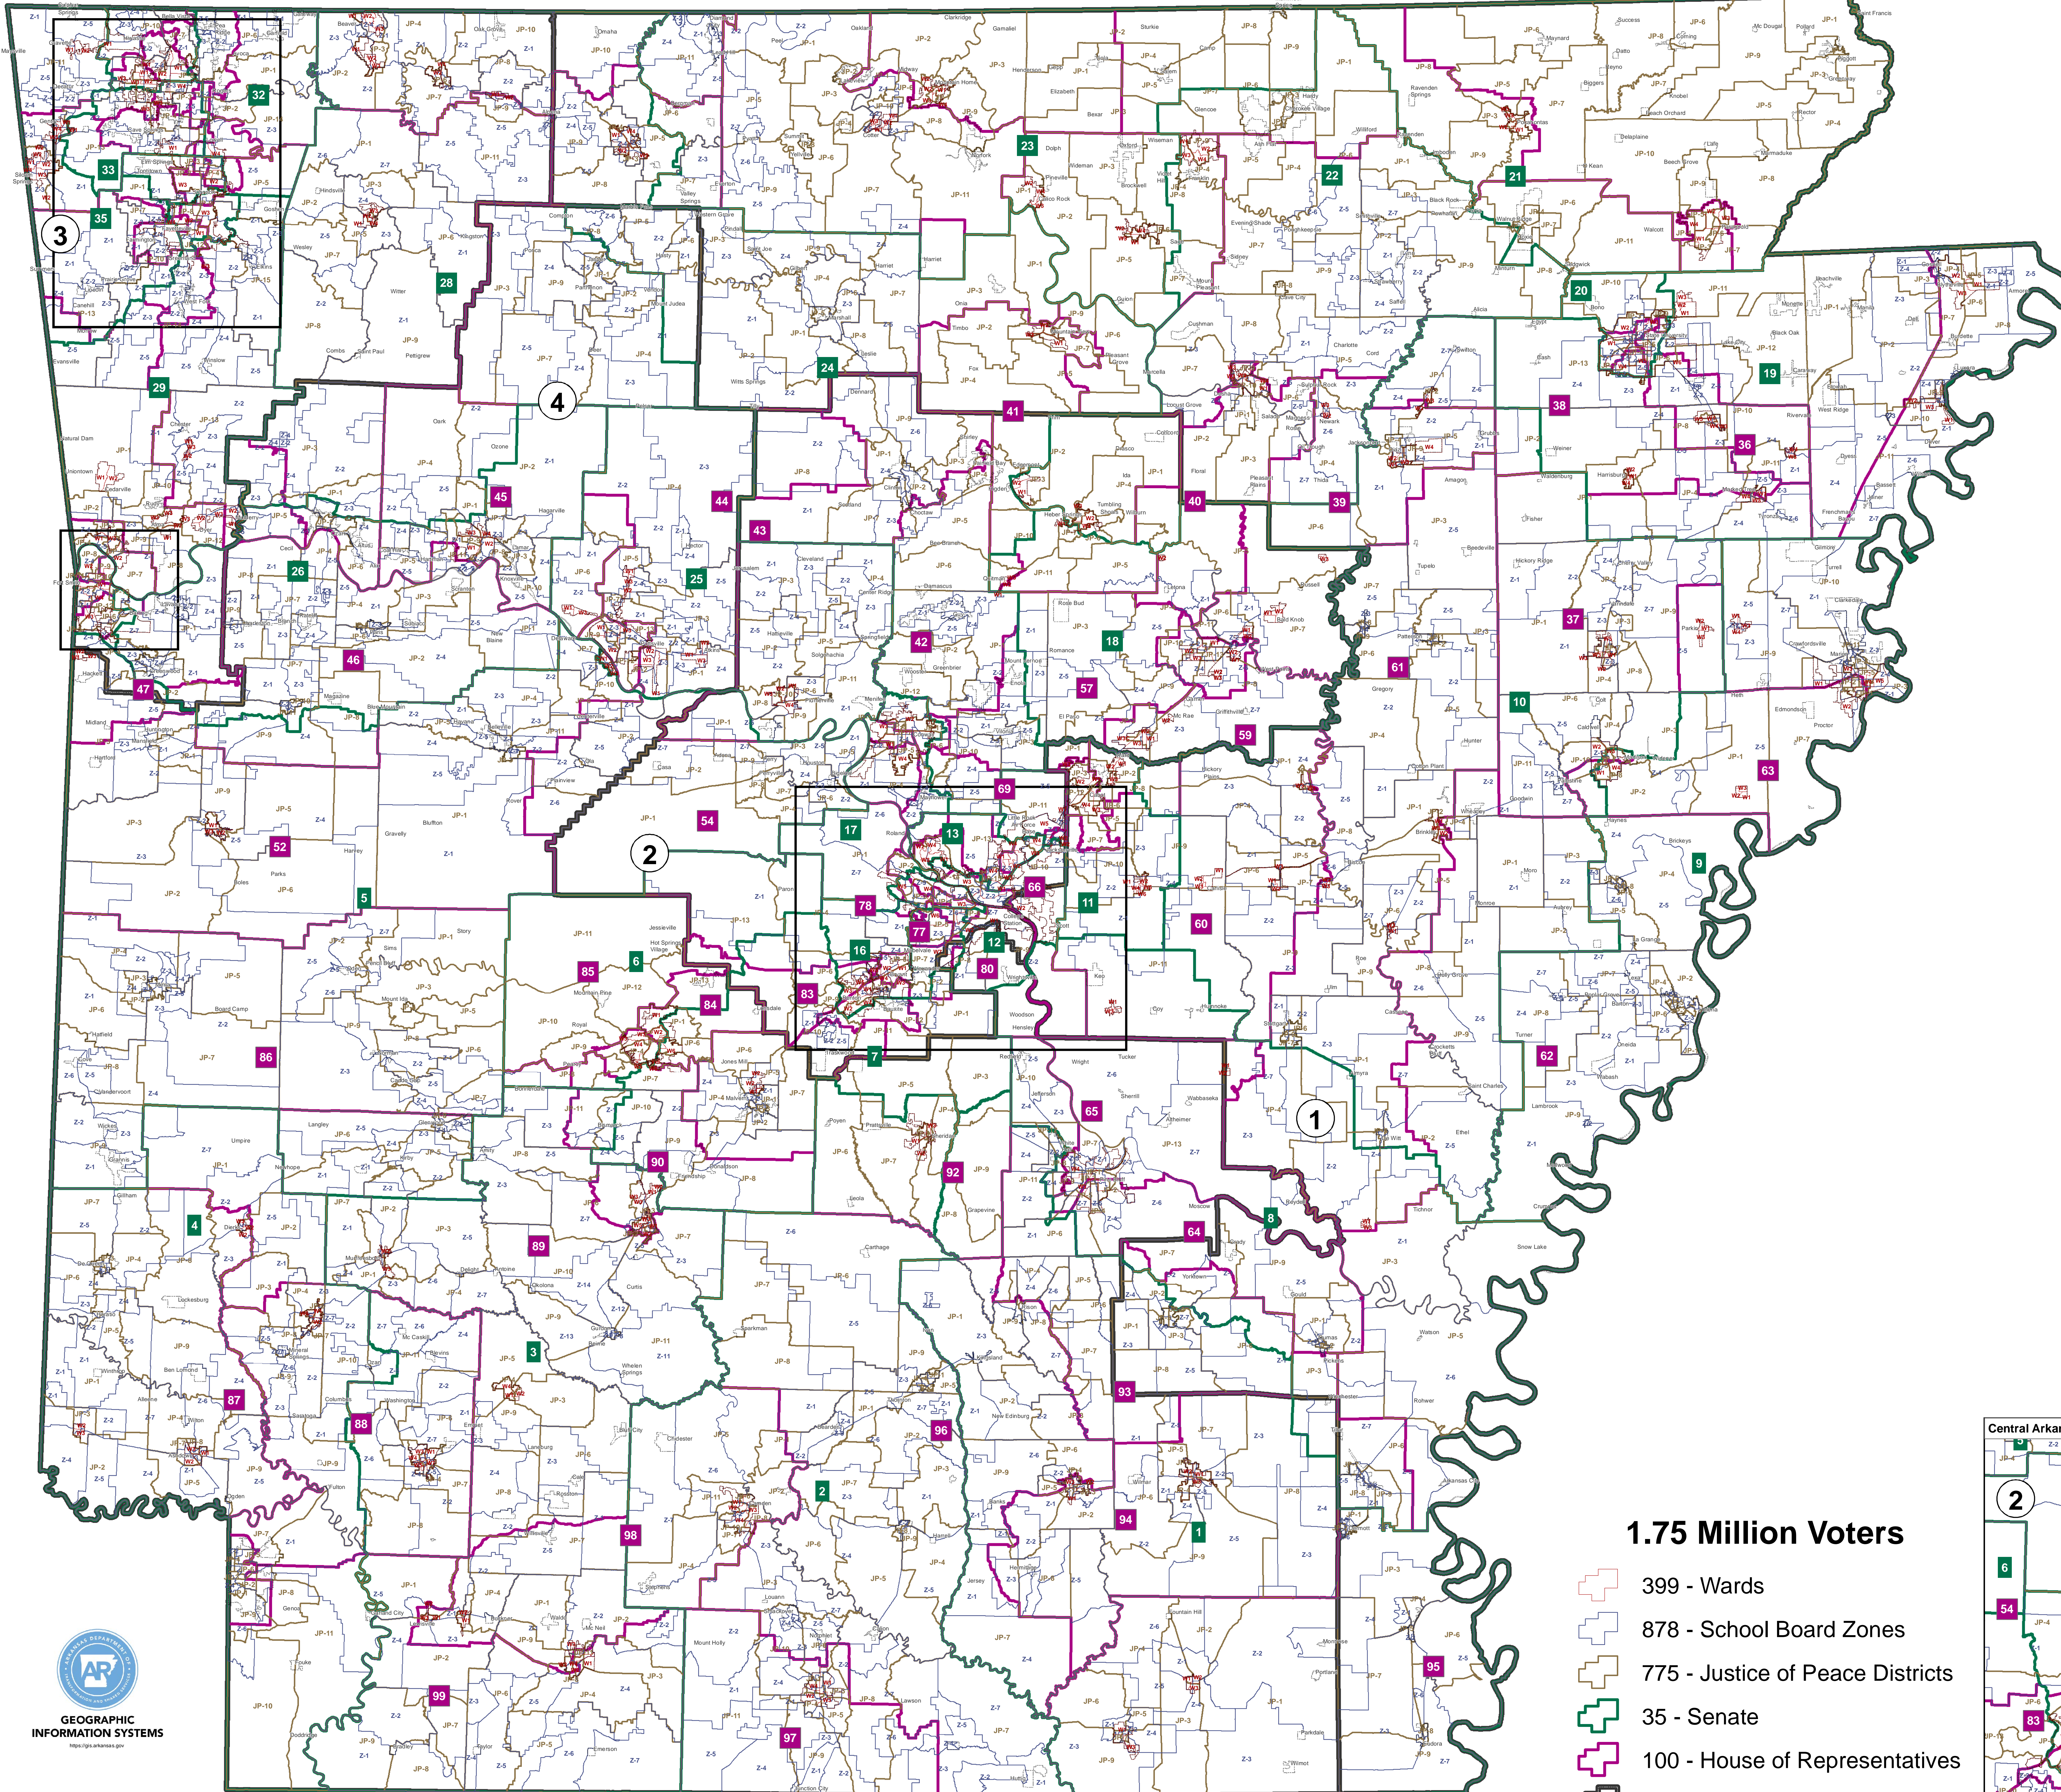

2022 Universe of Arkansas Election Geography

Universe of All Election Geography following the 2021 Cycle of Redistricting

Overlay of all new election geography including Congressional, State House, State Senate, Justice of Peace, School Boards, and Municipal Wards

February 9, 2022

1.75 Million Voters

-  399 - Wards
-  878 - School Board Zones
-  775 - Justice of Peace Districts
-  35 - Senate
-  100 - House of Representatives
-  4 - Congressional