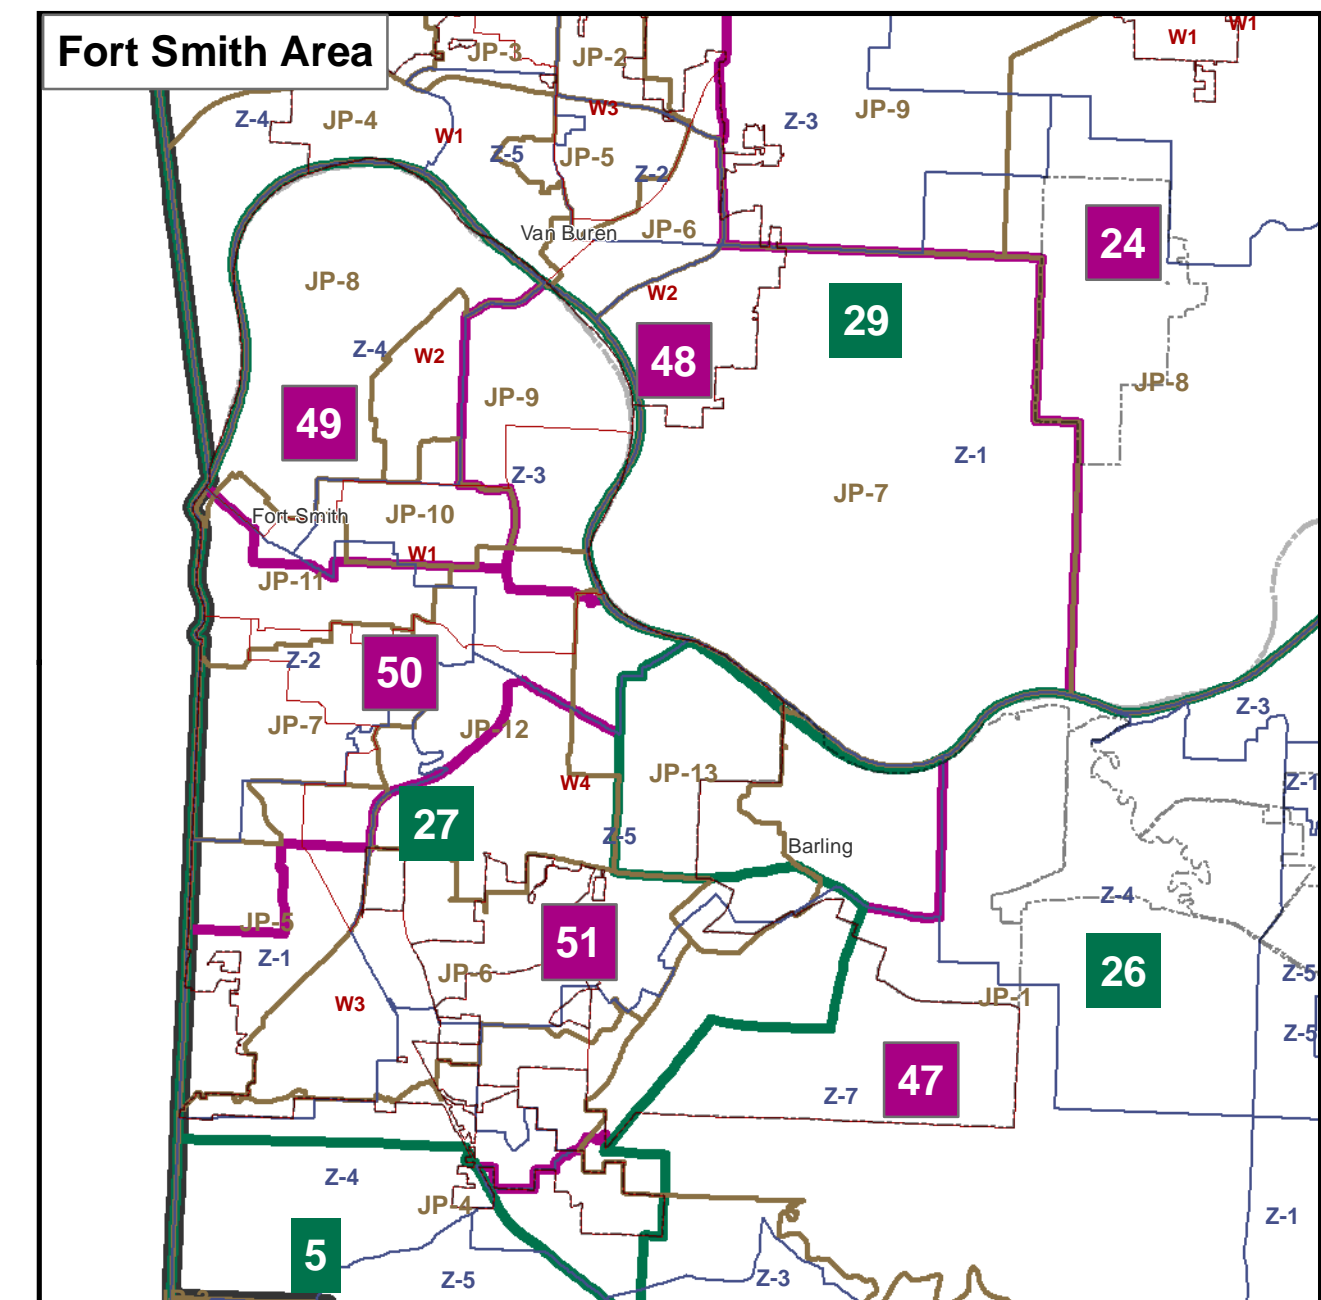

2022 Universe of Arkansas Election Geography

Universe of All Election Geography following the 2021 Cycle of Redistricting

Overlay of all new election geography including Congressional, State House, State Senate, Justice of Peace, School Boards, and Municipal Wards

February 9, 2022

1.75 Million Voters

-  399 - Wards
-  878 - School Board Zones
-  775 - Justice of Peace Districts
-  35 - Senate
-  100 - House of Representatives
-  4 - Congressional