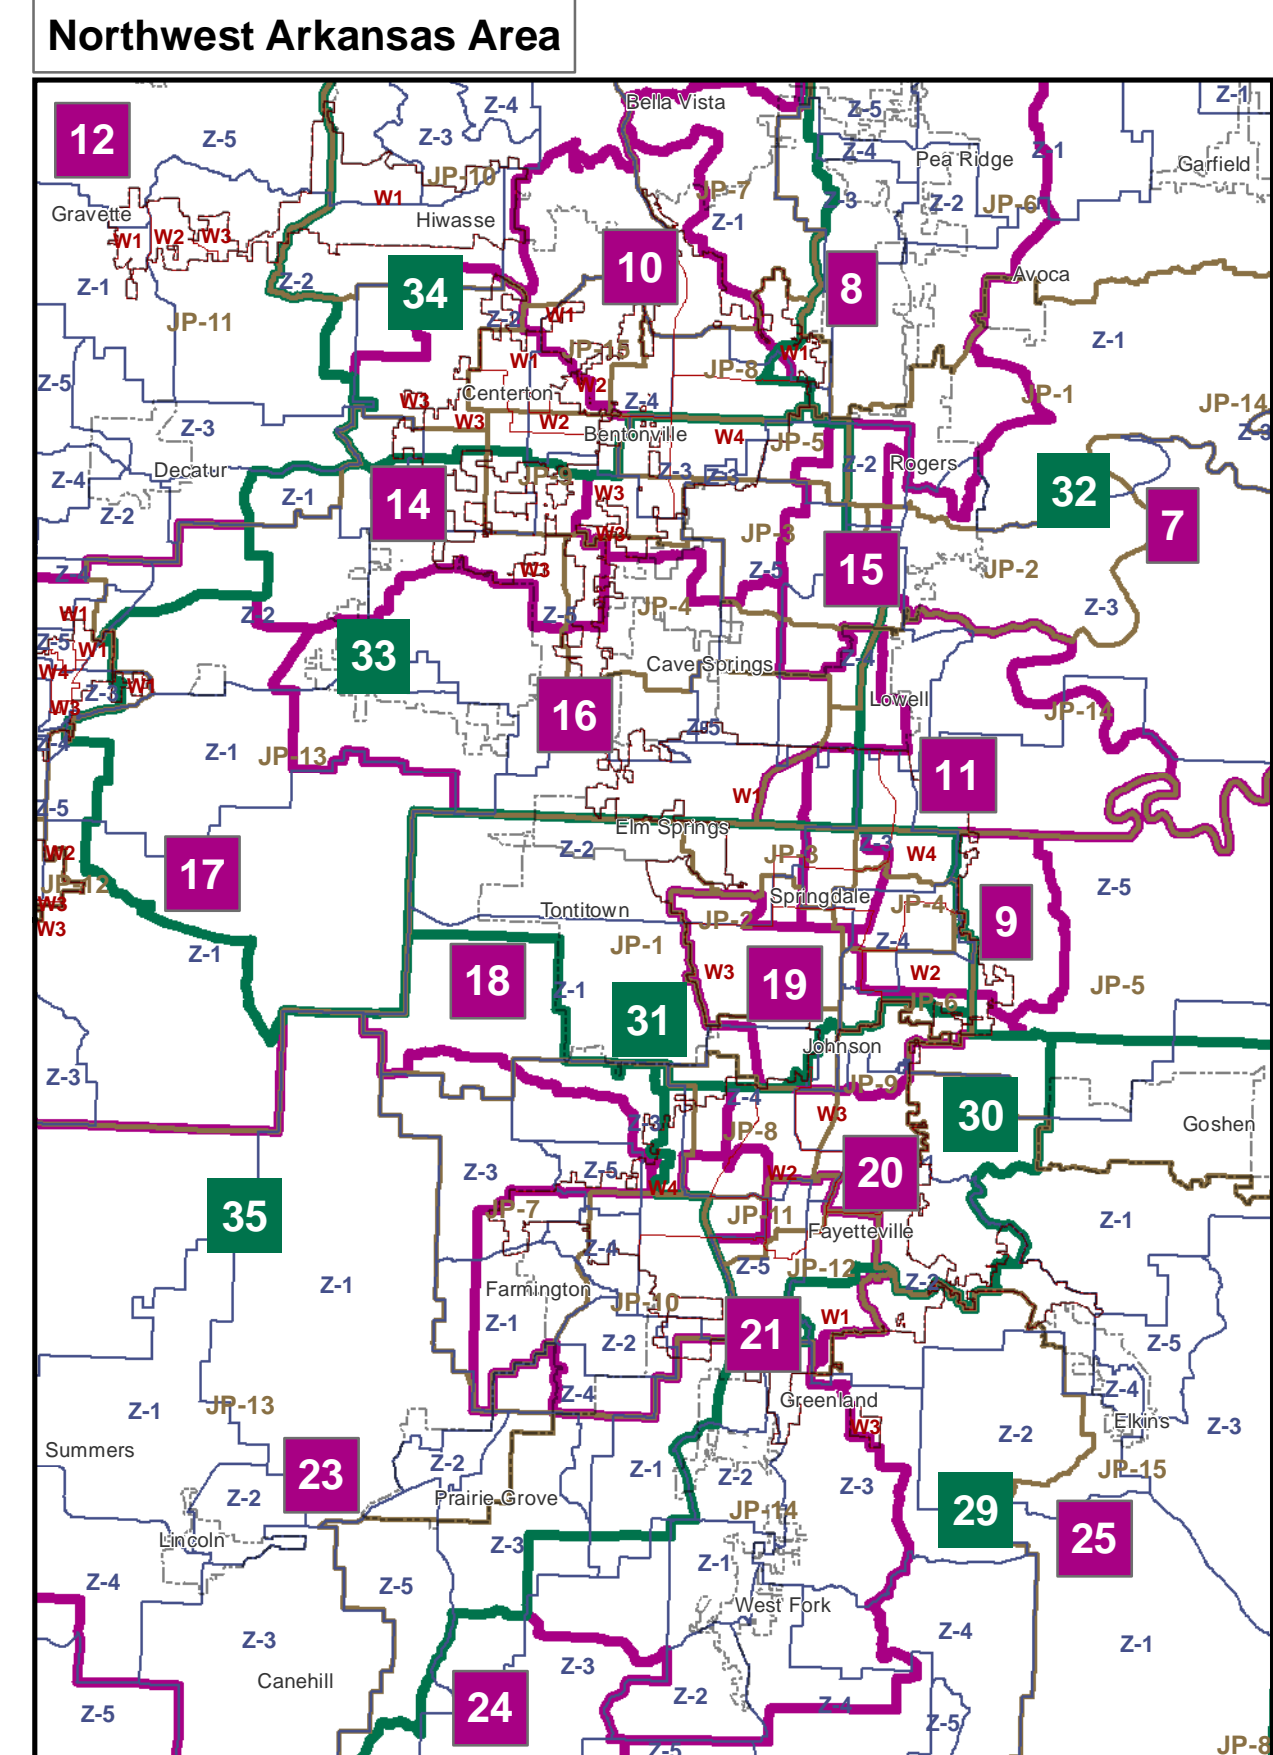

2022 Universe of Arkansas Election Geography

Universe of All Election Geography following the 2021 Cycle of Redistricting

Overlay of all new election geography including Congressional, State House, State Senate, Justice of Peace, School Boards, and Municipal Wards

February 9, 2022

1.75 Million Voters

-  399 - Wards
-  878 - School Board Zones
-  775 - Justice of Peace Districts
-  35 - Senate
-  100 - House of Representatives
-  4 - Congressional